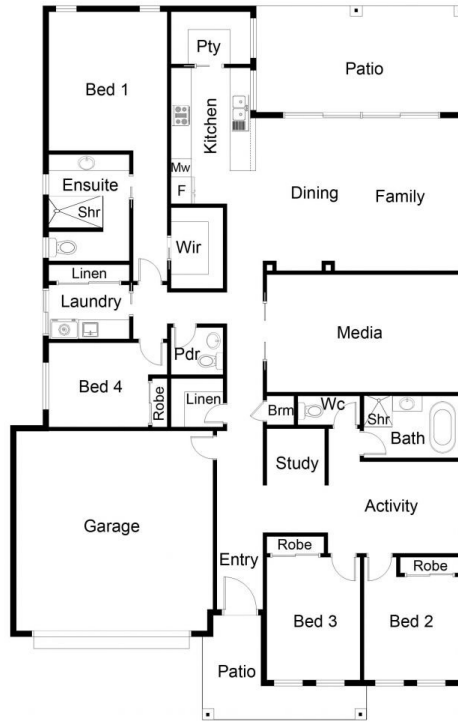

Expertly designed & immaculately maintained, the impressive property has spacious rooms bathed in northern light, tall ceilings, custom cabinetry, plush carpeting & attractive timber-look flooring.

There are 4 bedrooms with built-in robes. The large master suite has double glazed windows, ceiling fan, ensuite & walk-in robe.

Multiple living & entertaining spaces include a home cinema, open plan living & dining room with feature pitched ceiling, separate children's play area, office nook, patio with

Type : House
Price : \$ 562,000
Land Size : 810 sqm
View : <https://www.bobberry.com.au/sale/nsw/dubbo-orana/dubbo/residential/house/7374424>

Ross Woodham
02 6882 6822

[For full version visit the website](https://www.bobberry.com.au)

FLOOR PLAN

This floor plan including furniture, fixture measurements and dimensions are approximate and for illustrative purposes only. Boxbrownie.com gives no guarantee, warranty or representation as to the accuracy and layout. All enquiries must be directed to the agent, vendor or party representing this floor plan.