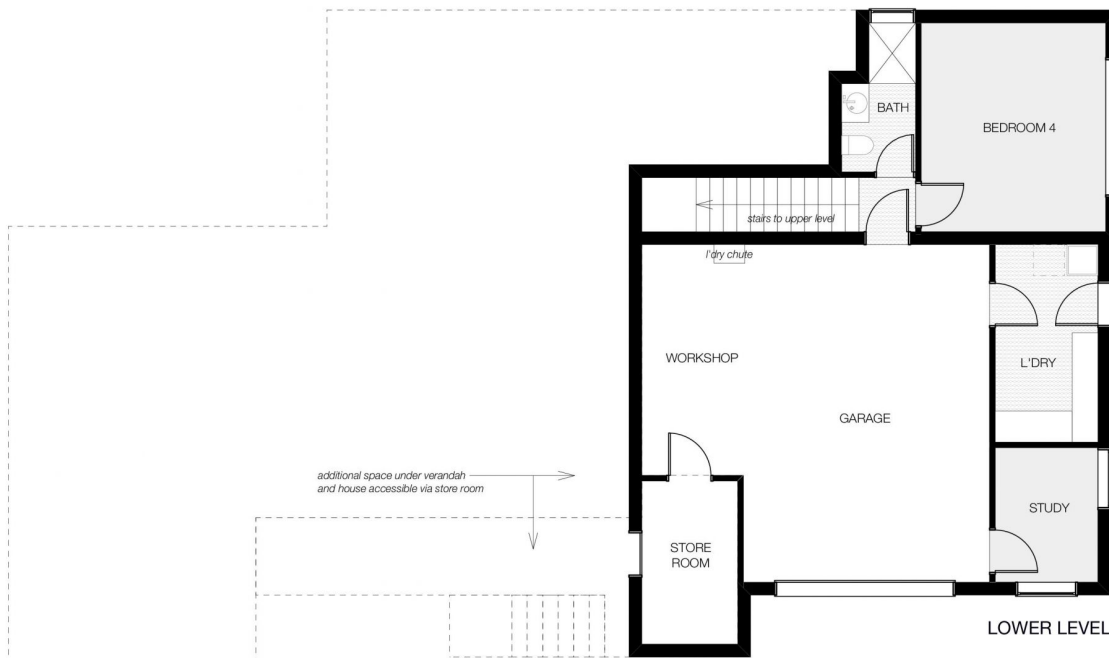

10 RHYANA COURT, DUBBO

PLAN DISCLAIMER: This diagram is for illustrative purposes only. All reasonable care has been taken in the preparation, but no warranty is given as to the accuracy of the information. This document does not constitute any part of any offer or contract. Any dimensions shown are approximate only. Prospective purchasers must rely on their own enquiries.

Plans prepared by **Design Tribe Dubbo** on behalf of Bob Berry Real Estate
www.designtribedubbo.com.au