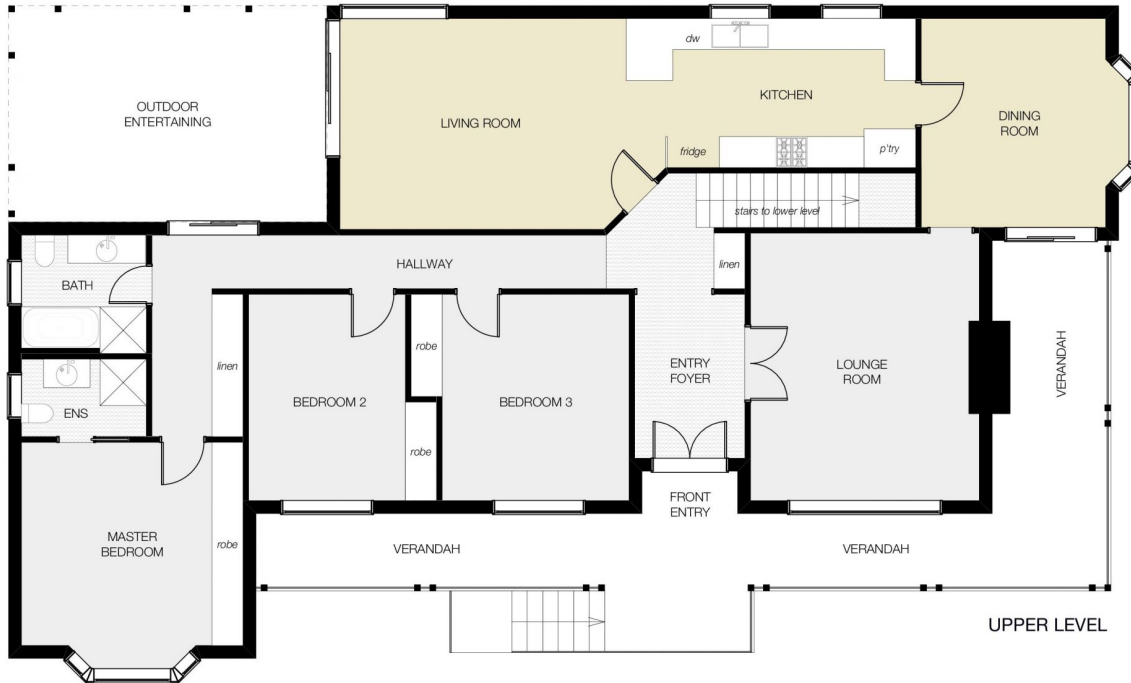

10 RHYANA COURT, DUBBO

PLAN DISCLAIMER: This diagram is for illustrative purposes only. All reasonable care has been taken in the preparation, but no warranty is given as to the accuracy of the information. This document does not constitute any part of any offer or contract. Any dimensions shown are approximate only. Prospective purchasers must rely on their own enquiries.

Plans prepared by **Design Tribe Dubbo** on behalf of Bob Berry Real Estate
www.designtribedubbo.com.au