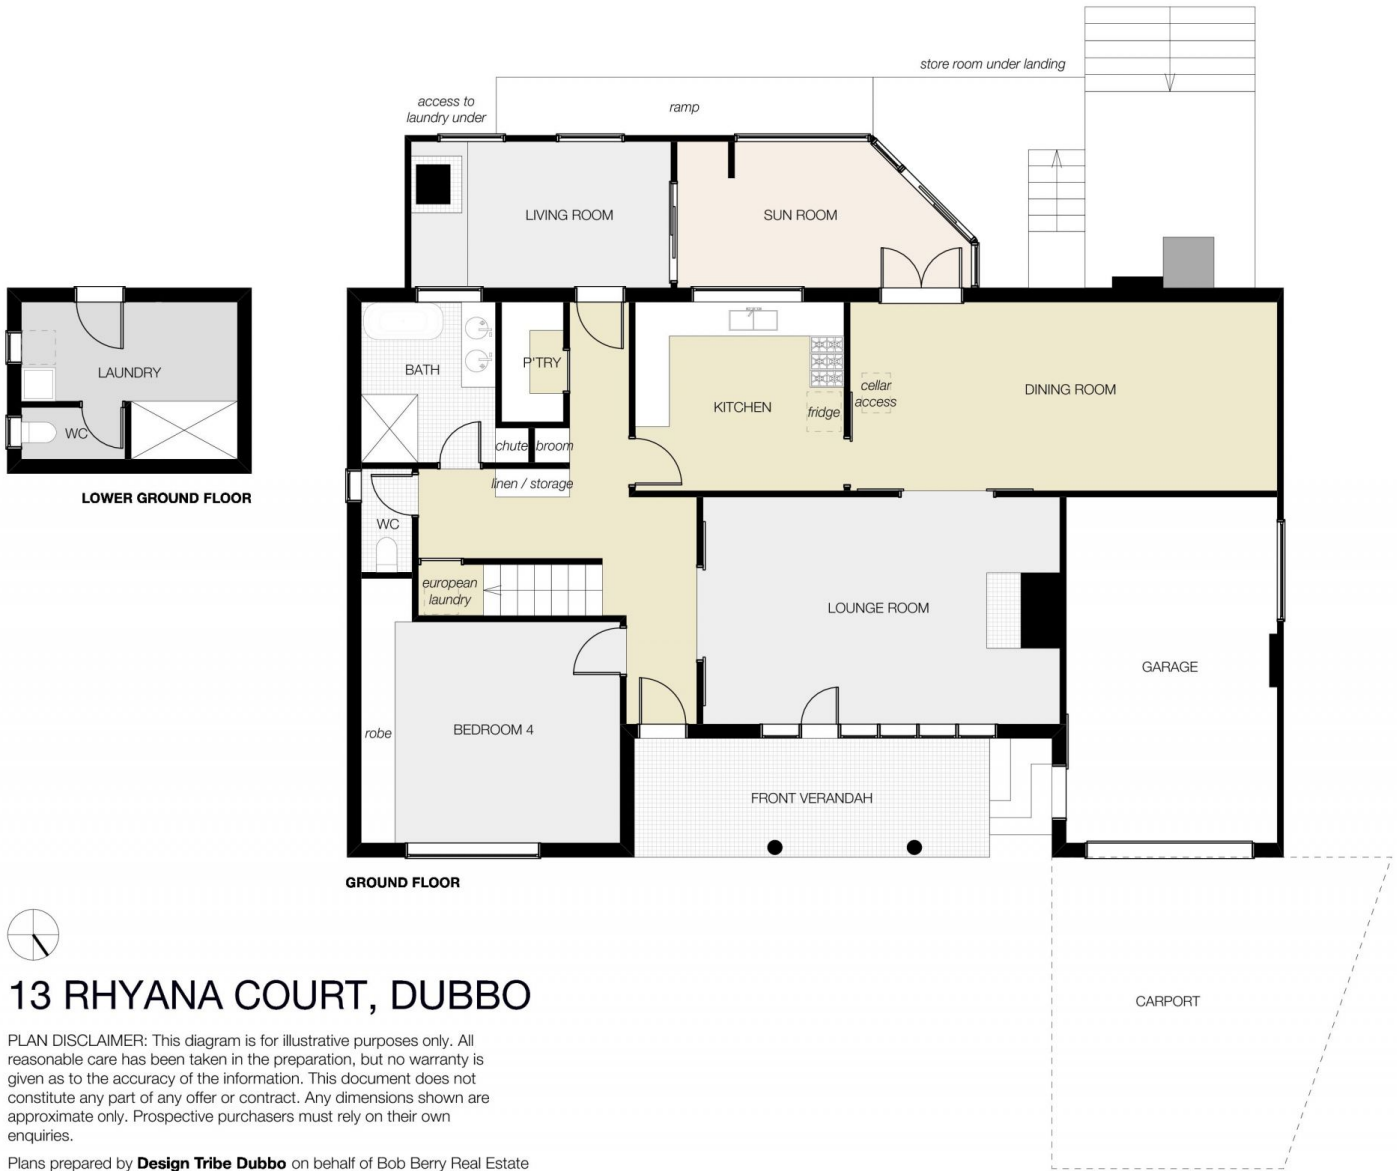

13 Rhyana Court Dubbo NSW

4 3 3

From its Cape Cod street appeal to its Hamptons-inspired styling, this enchanting family residence is a rare offering in the Dubbo market.

Delivering maximum impact from the moment you step inside, it showcases a versatile dual-level floor plan with multiple family-friendly living venues to savour; timeless features including gabled dormers, multi-paned windows, high ceilings, wainscoting, plantation shutters and timber floors; and an expansive outdoor alfresco entertaining and play area including a timber deck.

Type : House
Price : \$ 565,000
Land Size : 1714 sqm
View : <https://www.bobberry.com.au/sale/nsw/dubbo-o-orana/dubbo/residential/house/7374187>

Bob Berry Real Estate
02 6882 6822

FIRST FLOOR

13 RHYANA COURT, DUBBO

PLAN DISCLAIMER: This diagram is for illustrative purposes only. All reasonable care has been taken in the preparation, but no warranty is given as to the accuracy of the information. This document does not constitute any part of any offer or contract. Any dimensions shown are approximate only. Prospective purchasers must rely on their own enquiries.