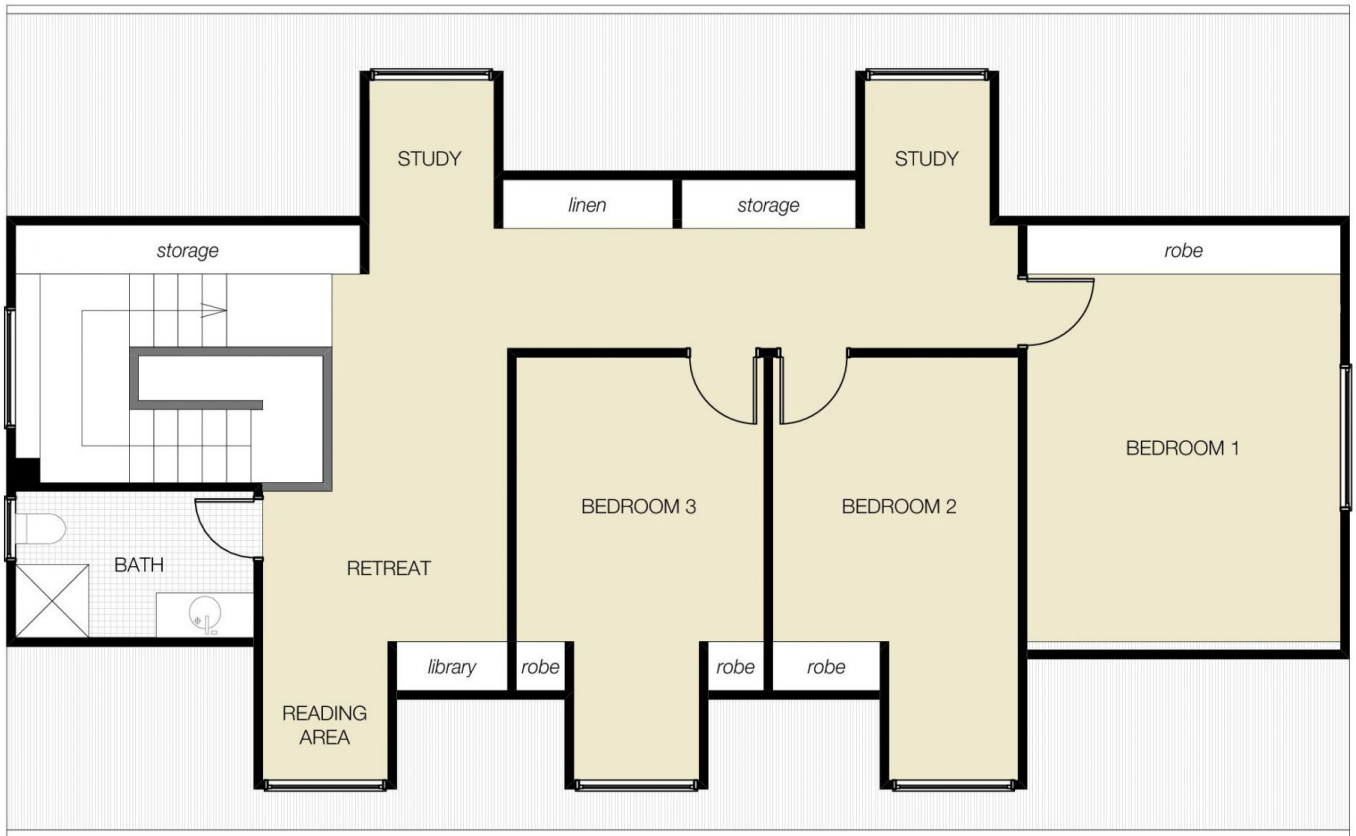

FIRST FLOOR