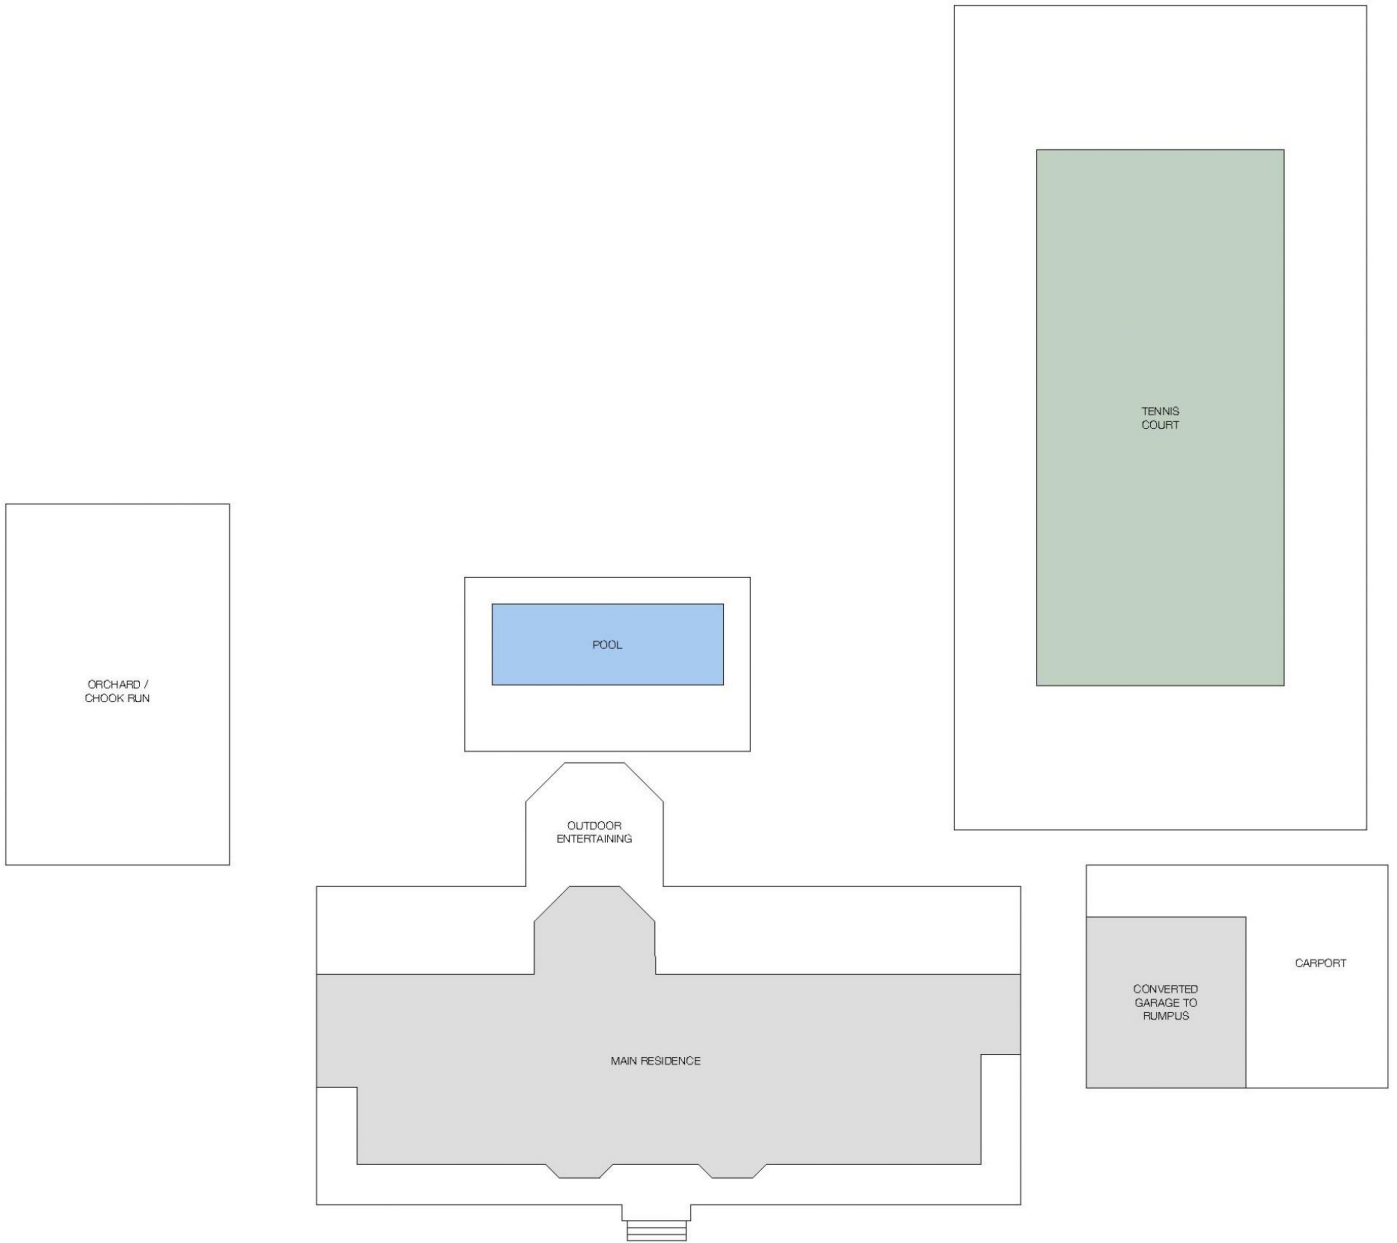

13L DEBEAUFORT DRIVE DUBBO

Plans prepared by **Design Tribe Dubbo** on behalf of Bob Berry Real Estate
www.designtribedubbo.com.au