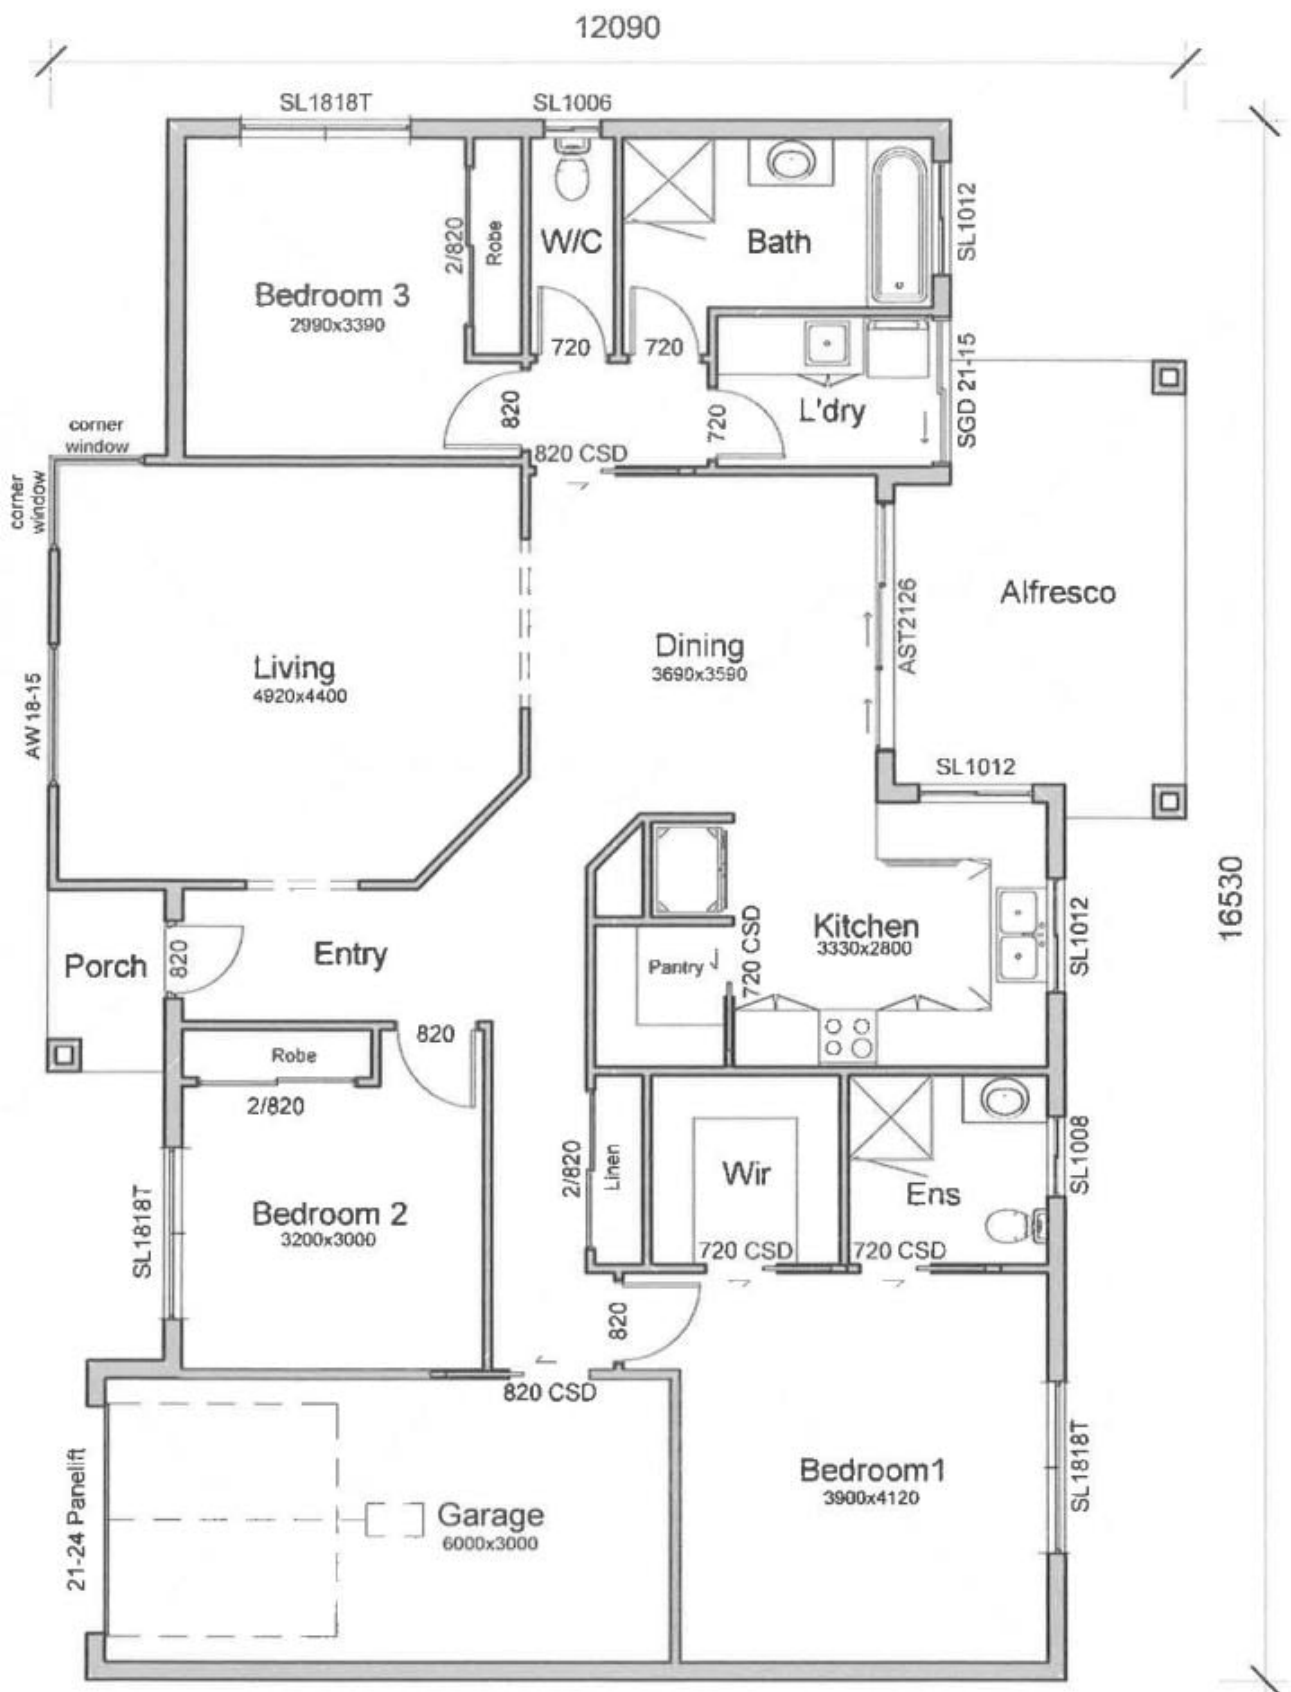

DISCLAIMER: This design & illustration remains the property of O'Neill Building Pty Ltd and may not be used or reproduced in whole or part without written consent. Facades and finishes are artists impressions only.
© O'Neill Building Pty Ltd 2016