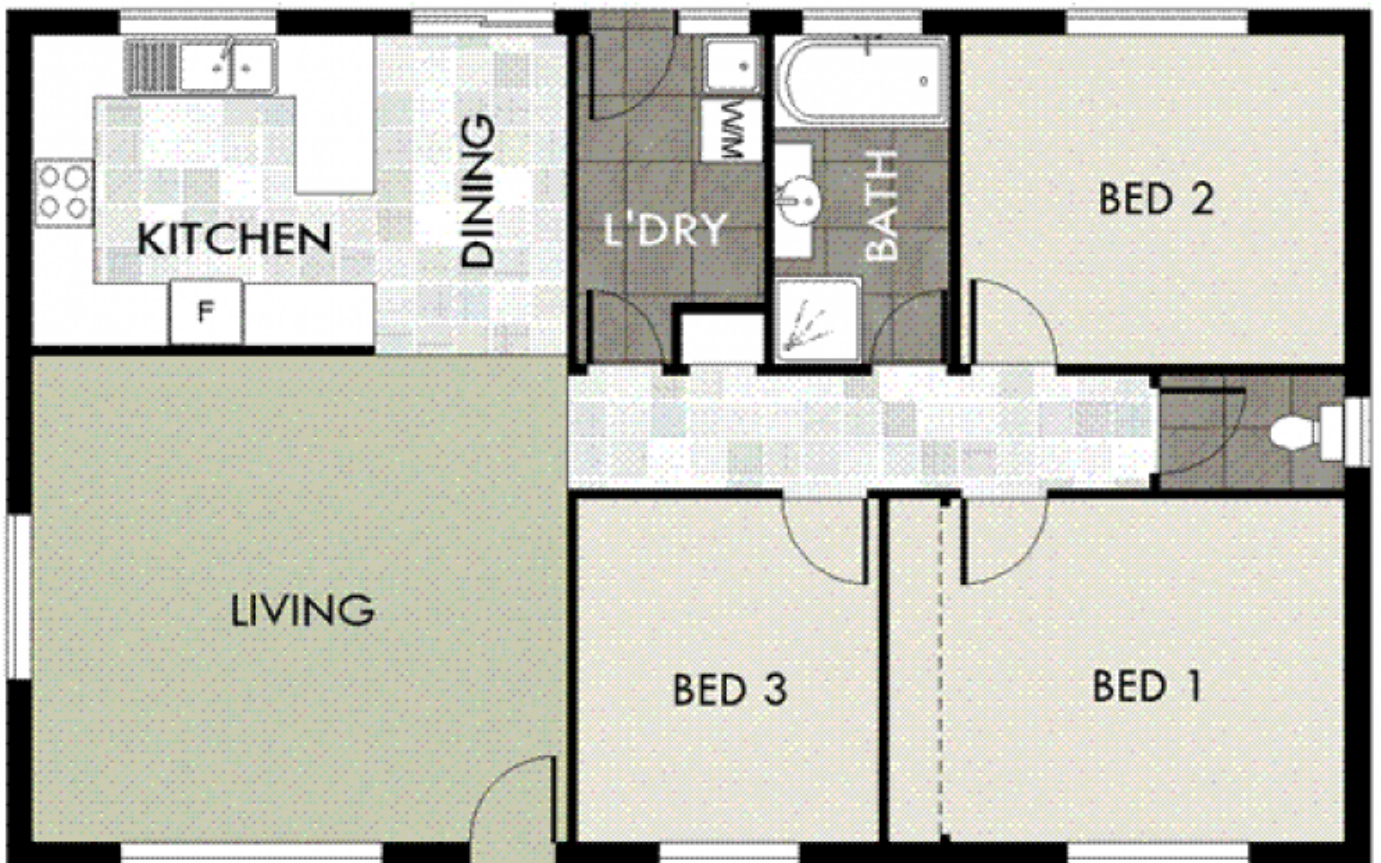

114-124 Wellington Street GEURIE NSW

3  1  4 

**Price** : \$ 270,000  
**Land Size** : 25300 sqm  
**View** : <https://www.boberry.com.au/sale/nsw/dubbo-orana/geurie/residential/house/7373504>

**Bob Berry Real Estate**  
02 6882 6822

SITE PLAN

## 114-124 Wellington Street, Geurie

NOTE: This drawing is for illustrative purposes only. It is not to scale and all measurements are approximate.